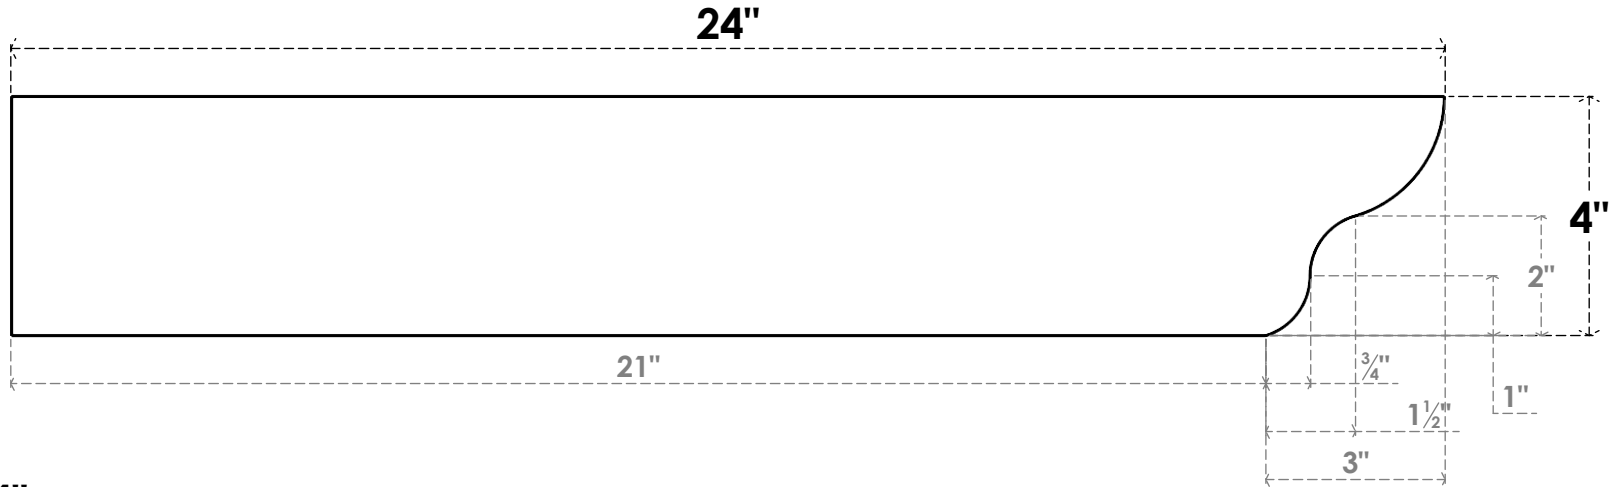

ITEM NUMBER: RFTURO040X04000X24000X004GRN00RCPR

4"W X 4"H X 24"L TIMBERTHANE ROUGH CEDAR GREENSBORO FAUX WOOD OPEN RAFTER TAIL, 4"L END, PRIMED TAN

SIDE PROFILE

ISOMETRIC

FRONT PROFILE

GENERATED DATE : 03/02/2023