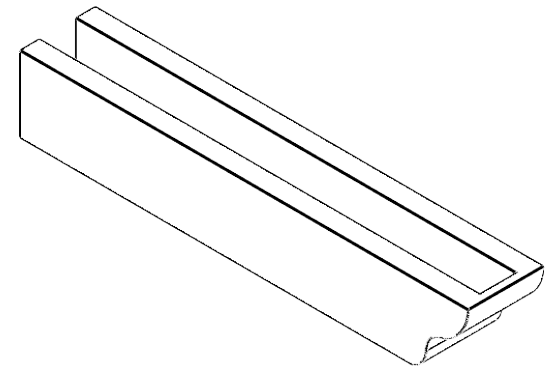

ITEM NUMBER: RFTURO040X04000X24000X004GRN00RCPR

4"W X 4"H X 24"L TIMBERTHANE ROUGH CEDAR GREENSBORO FAUX WOOD OPEN RAFTER TAIL, 4"L END, PRIMED TAN

SIDE PROFILE

ISOMETRIC

FRONT PROFILE

GENERATED DATE : 03/02/2023

EKENA MILLWORK
2300 WEST MAIN ST.
CLARKSVILLE, TX 75426
TOLL FREE: 866-607-0453
WWW.EKENAMILLWORK.COM

NOTES

1. INSTALLATION TO BE COMPLETED IN ACCORDANCE WITH MANUFACTURER'S SPECIFICATIONS.
2. DRAWING MAY NOT BE TO SCALE
3. THIS DRAWING IS INTENDED FOR DESIGN AND PLANNING PURPOSES ONLY.
4. ALL INFORMATION CONTAINED HEREIN WAS CURRENT AT THE TIME OF DEVELOPMENT BUT MUST BE REVIEWED AND APPROVED BY THE PRODUCT MANUFACTURER TO BE CONSIDERED ACCURATE.
5. TIMBERTHANE ARCHITECTURAL PRODUCTS ARE MADE FROM HIGH DENSITY URETHANE AND COME FACTORY PRIMED