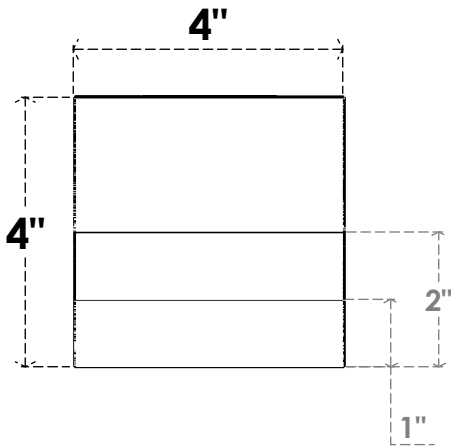

ITEM NUMBER: RFTURO040X04000X24000X004GRN00RCPR

4"W X 4"H X 24"L TIMBERTHANE ROUGH CEDAR GREENSBORO FAUX WOOD OPEN RAFTER TAIL, 4"L END, PRIMED TAN

SIDE PROFILE

ISOMETRIC

FRONT PROFILE

GENERATED DATE : 03/02/2023